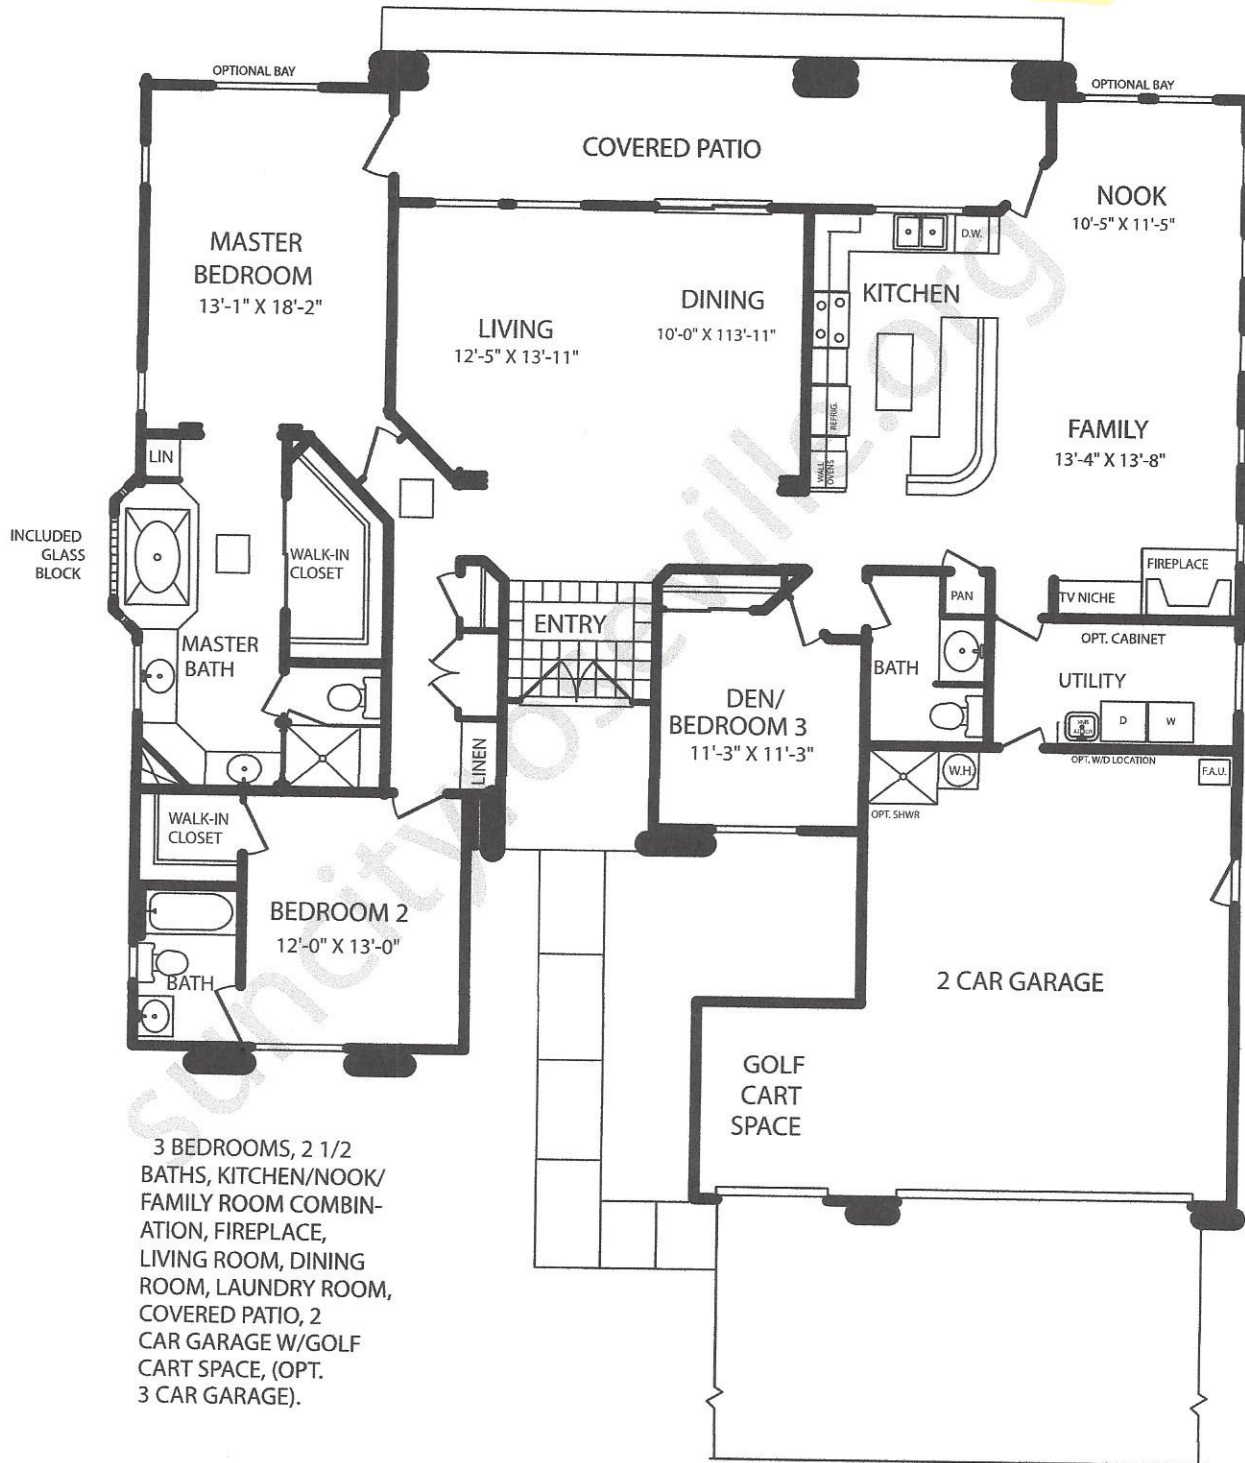

DELTA BREEZE
2208 SQ. FT.

3 BEDROOMS, 2 1/2
BATHS, KITCHEN/NOOK/
FAMILY ROOM COMBIN-
ATION, FIREPLACE,
LIVING ROOM, DINING
ROOM, LAUNDRY ROOM,
COVERED PATIO, 2
CAR GARAGE W/GOLF
CART SPACE, (OPT.
3 CAR GARAGE).