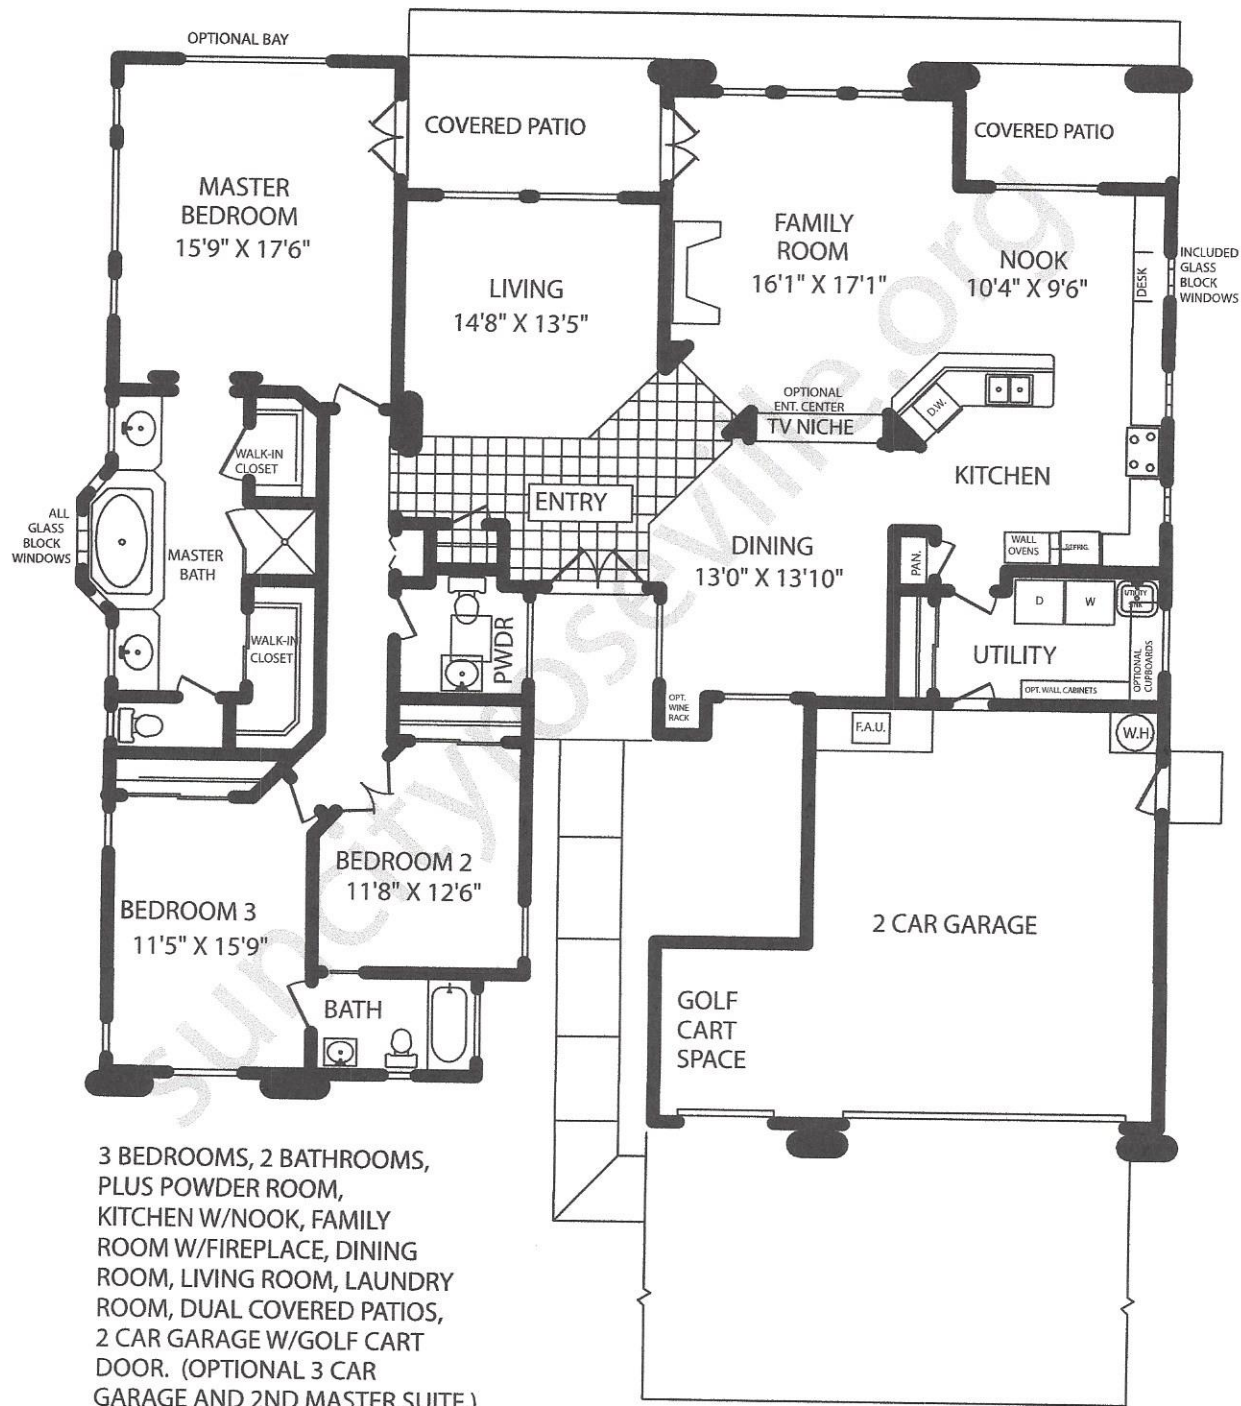

HEARTHWOOD

2345 S.F.

3 BEDROOMS, 2 BATHROOMS, PLUS POWDER ROOM, KITCHEN W/NOOK, FAMILY ROOM W/FIREPLACE, DINING ROOM, LIVING ROOM, LAUNDRY ROOM, DUAL COVERED PATIOS, 2 CAR GARAGE W/GOLF CART DOOR. (OPTIONAL 3 CAR GARAGE AND 2ND MASTER SUITE.)