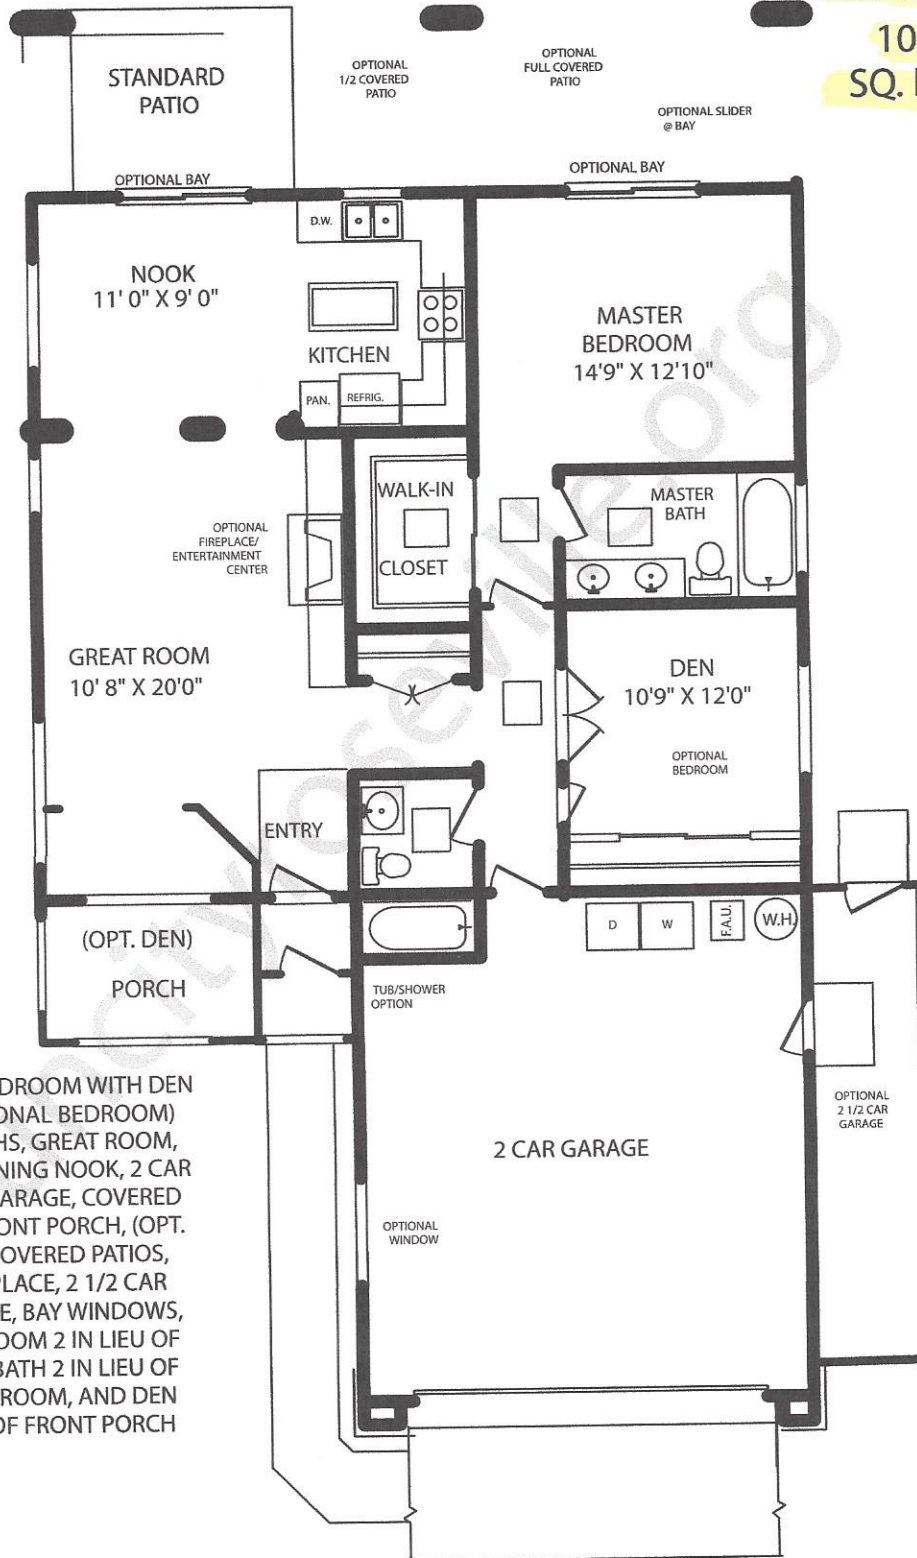

**MEADOW**  
**1097**  
**SQ. FT.**

1 BEDROOM WITH DEN  
(OPTIONAL BEDROOM)  
1 1/2 BATHS, GREAT ROOM,  
DINING NOOK, 2 CAR  
GARAGE, COVERED  
FRONT PORCH, (OPT.  
COVERED PATIOS,  
FIREPLACE, 2 1/2 CAR  
GARAGE, BAY WINDOWS,  
BEDROOM 2 IN LIEU OF  
DEN, BATH 2 IN LIEU OF  
POWDER ROOM, AND DEN  
IN LIEU OF FRONT PORCH