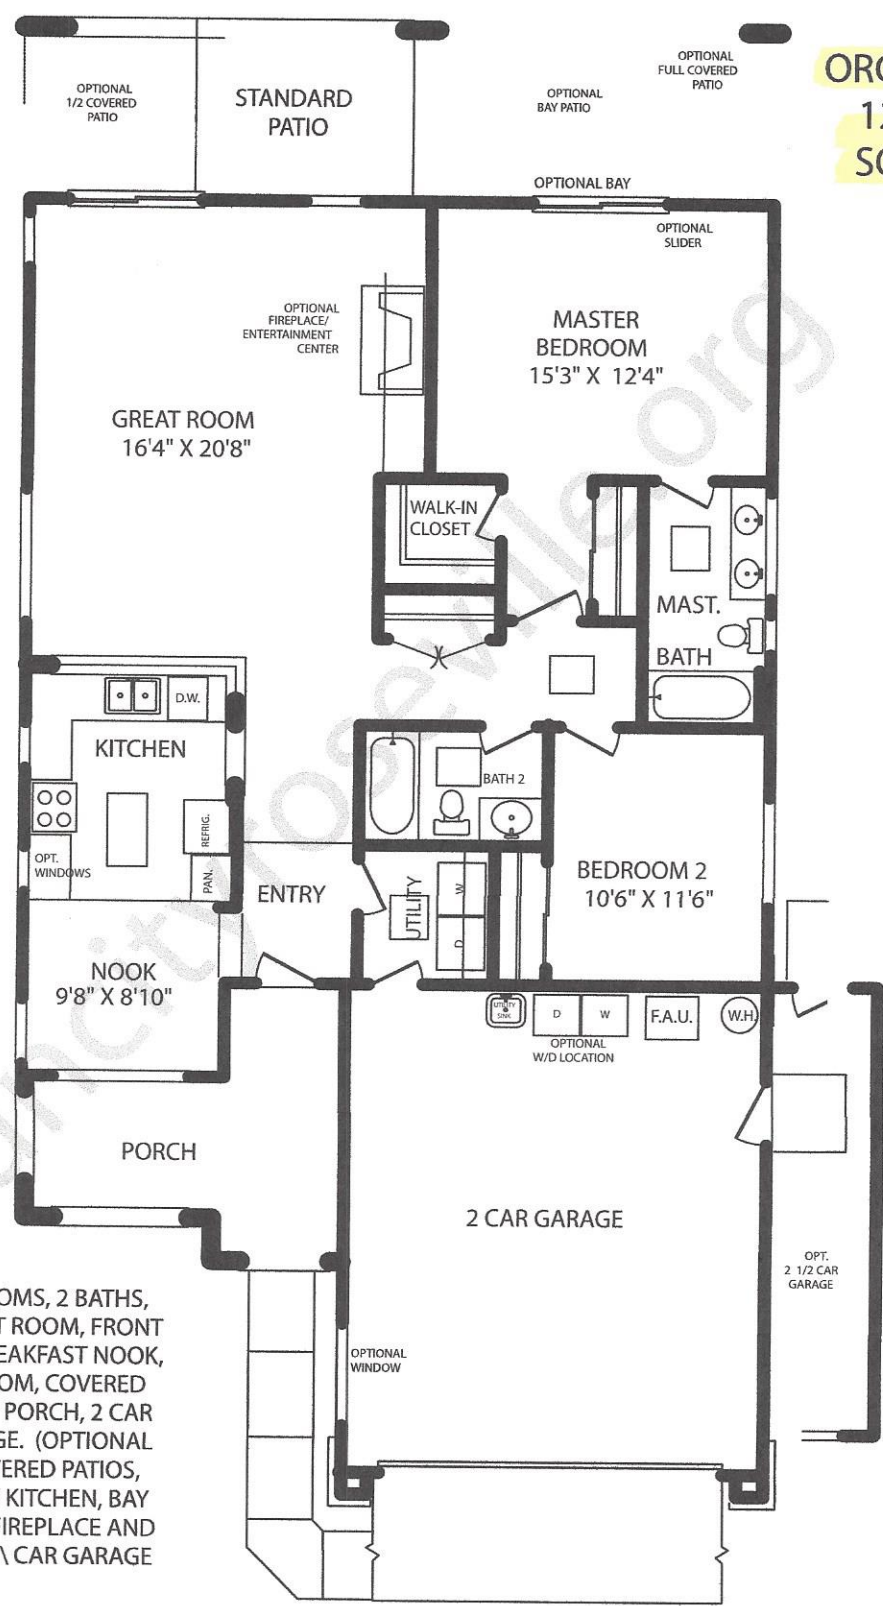

**ORCHARD**  
**1296**  
**SQ. FT.**

2 BEDROOMS, 2 BATHS,  
 GREAT ROOM, FRONT  
 BREAKFAST NOOK,  
 UTILITY ROOM, COVERED  
 FRONT PORCH, 2 CAR  
 GARAGE. (OPTIONAL  
 COVERED PATIOS,  
 LUXURY KITCHEN, BAY  
 WINDOW, FIREPLACE AND  
 2\ CAR GARAGE