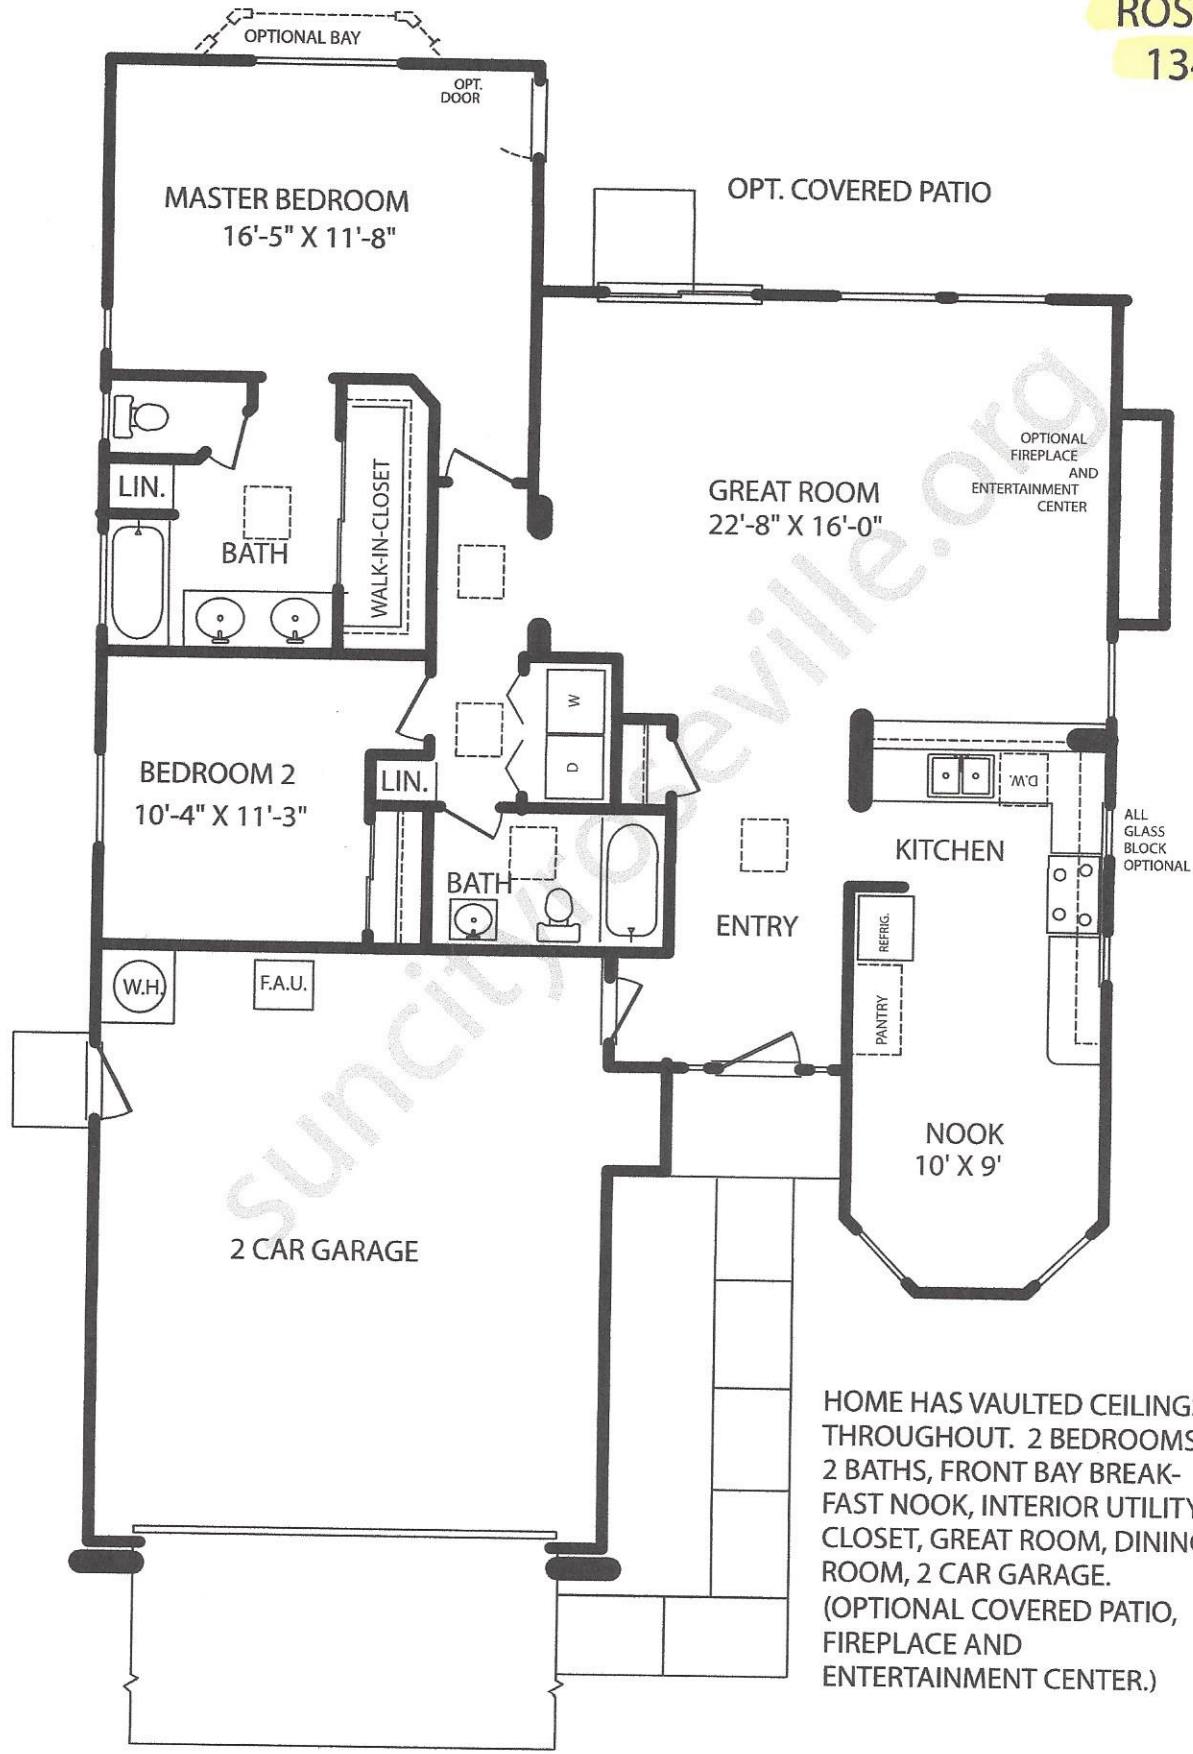

ROSETREE
1344 S.F.

HOME HAS VAULTED CEILINGS THROUGHOUT. 2 BEDROOMS, 2 BATHS, FRONT BAY BREAKFAST NOOK, INTERIOR UTILITY CLOSET, GREAT ROOM, DINING ROOM, 2 CAR GARAGE. (OPTIONAL COVERED PATIO, FIREPLACE AND ENTERTAINMENT CENTER.)