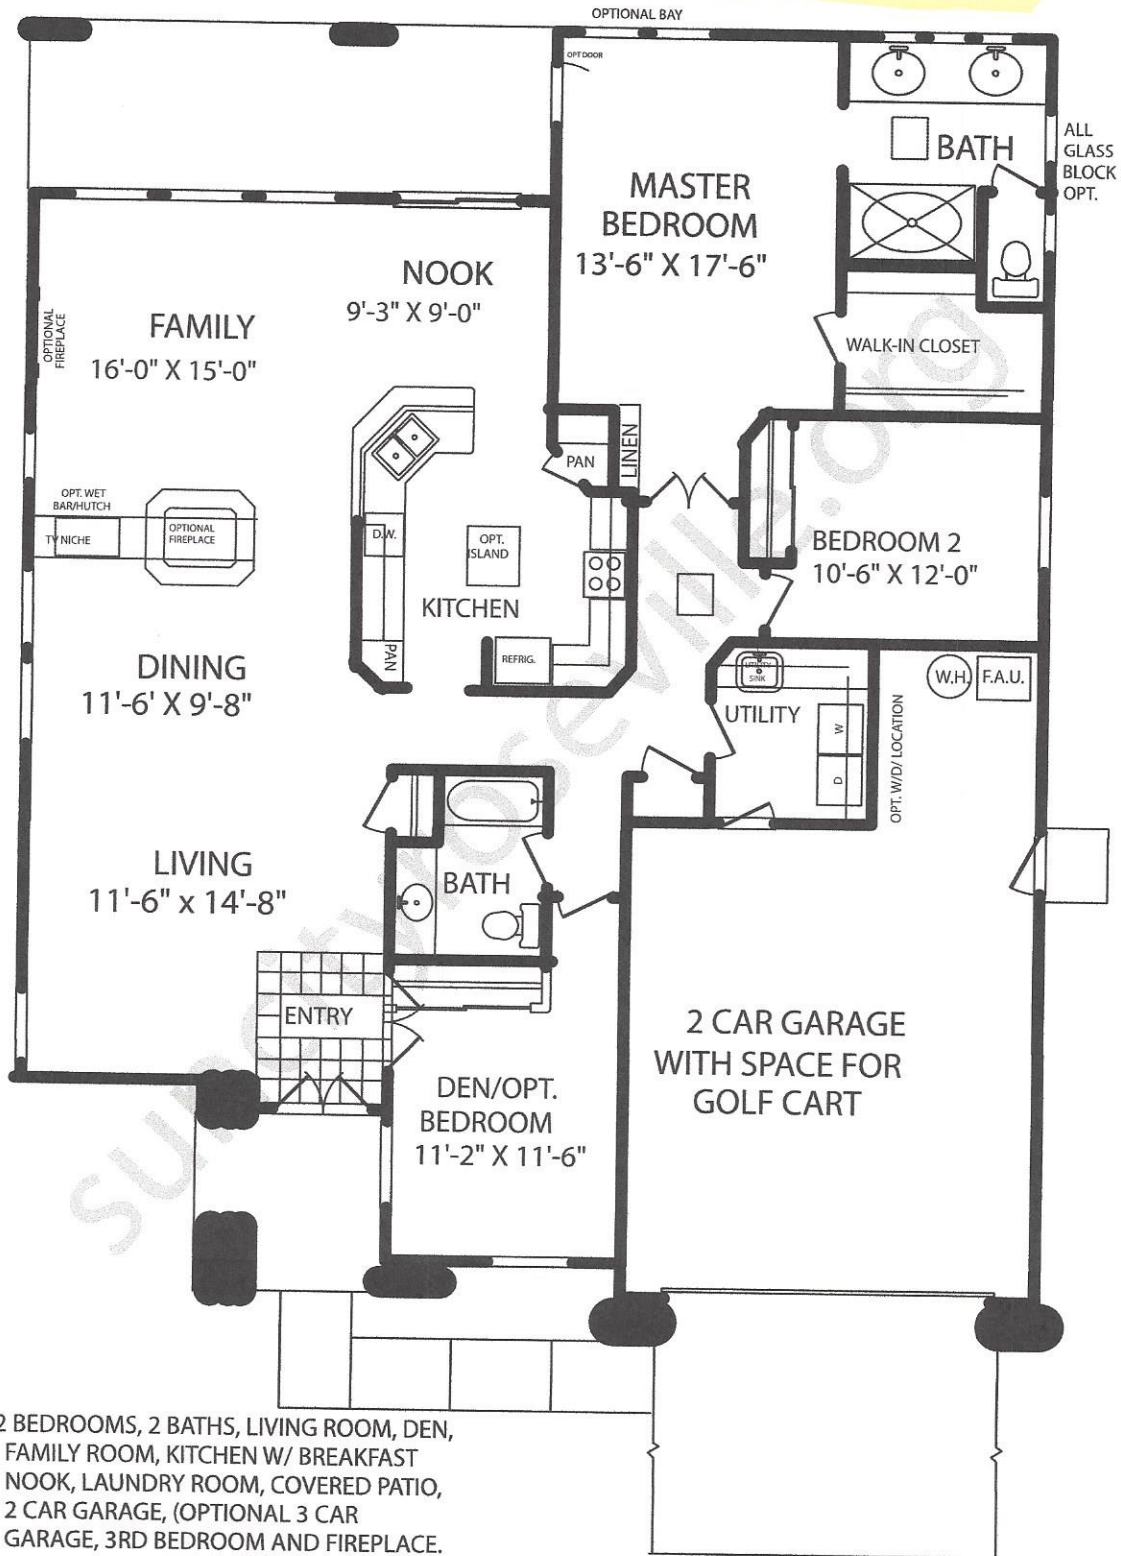

SIERRA 2085 SQ. FT.

2 BEDROOMS, 2 BATHS, LIVING ROOM, DEN, FAMILY ROOM, KITCHEN W/ BREAKFAST NOOK, LAUNDRY ROOM, COVERED PATIO, 2 CAR GARAGE, (OPTIONAL 3 CAR GARAGE, 3RD BEDROOM AND FIREPLACE.