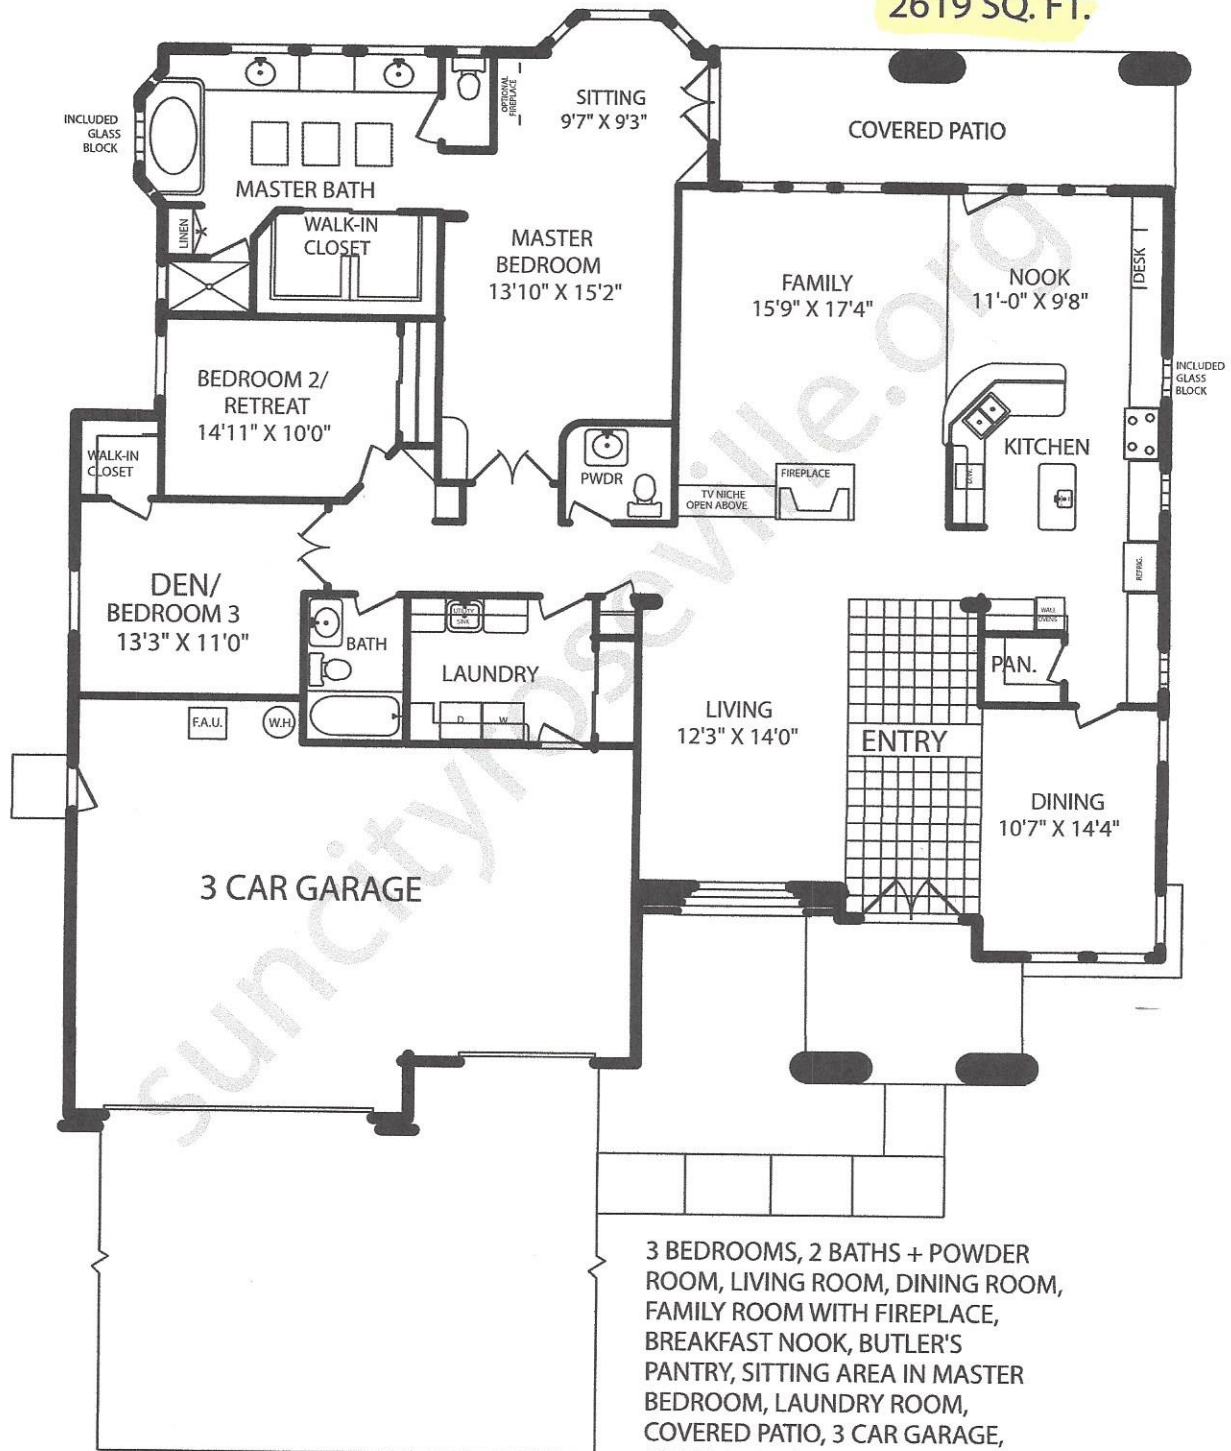

TIMBERLODGE
2619 SQ. FT.

3 BEDROOMS, 2 BATHS + POWDER ROOM, LIVING ROOM, DINING ROOM, FAMILY ROOM WITH FIREPLACE, BREAKFAST NOOK, BUTLER'S PANTRY, SITTING AREA IN MASTER BEDROOM, LAUNDRY ROOM, COVERED PATIO, 3 CAR GARAGE, (OPTIONAL FIREPLACE IN MASTER BEDROOM SITTING AREA).