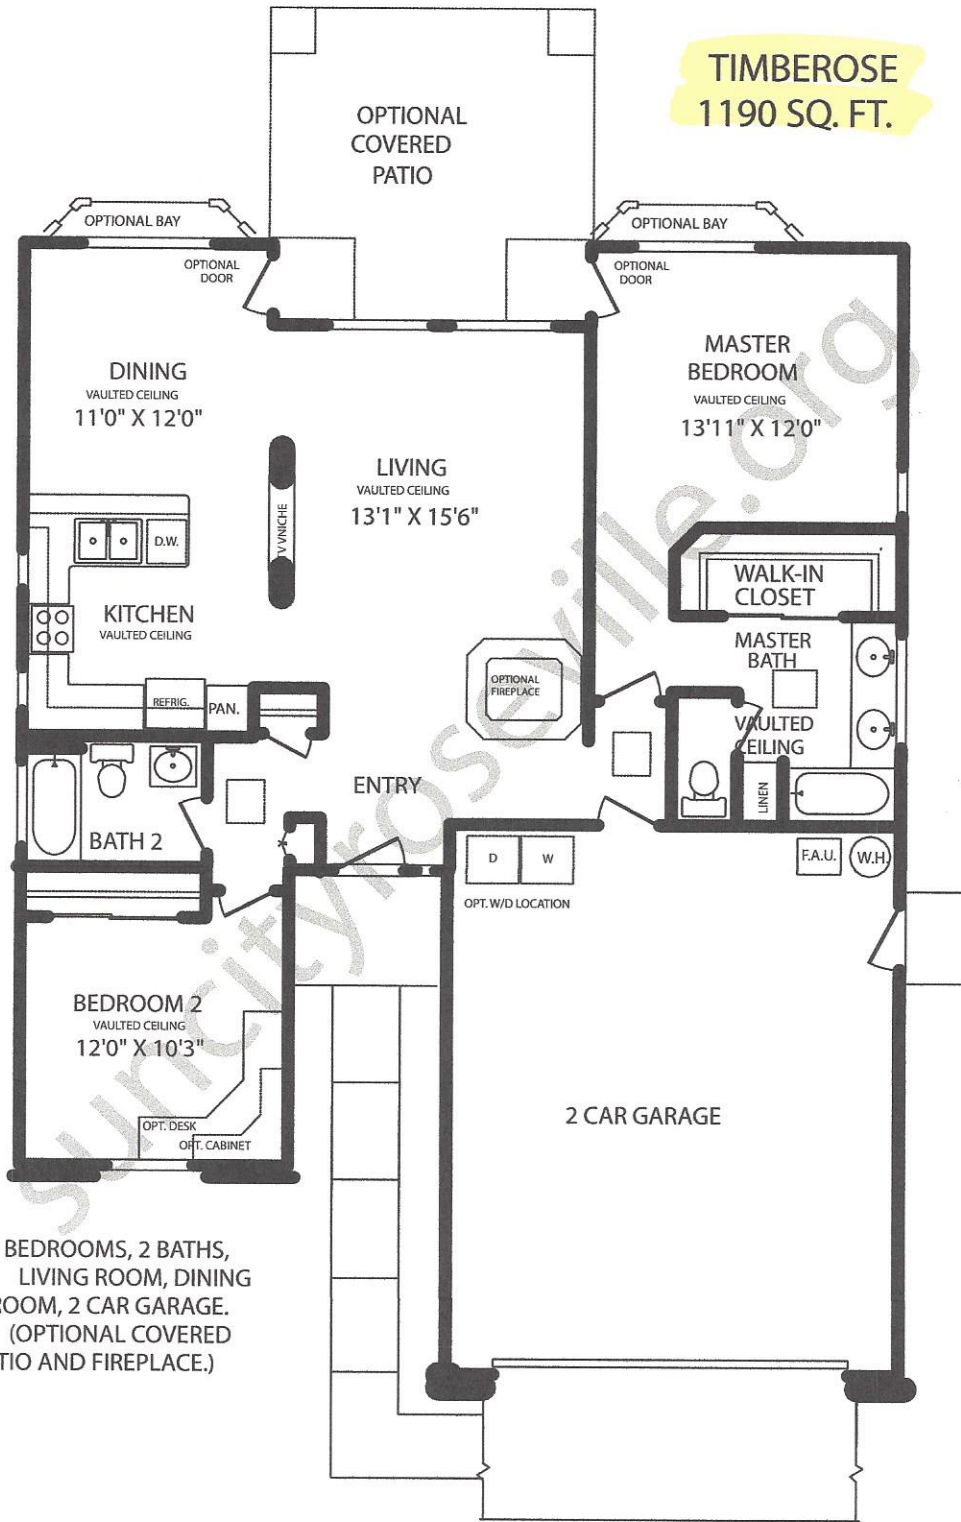

TIMBEROSE
1190 SQ. FT.

2 BEDROOMS, 2 BATHS,
LIVING ROOM, DINING
ROOM, 2 CAR GARAGE.
(OPTIONAL COVERED
PATIO AND FIREPLACE.)