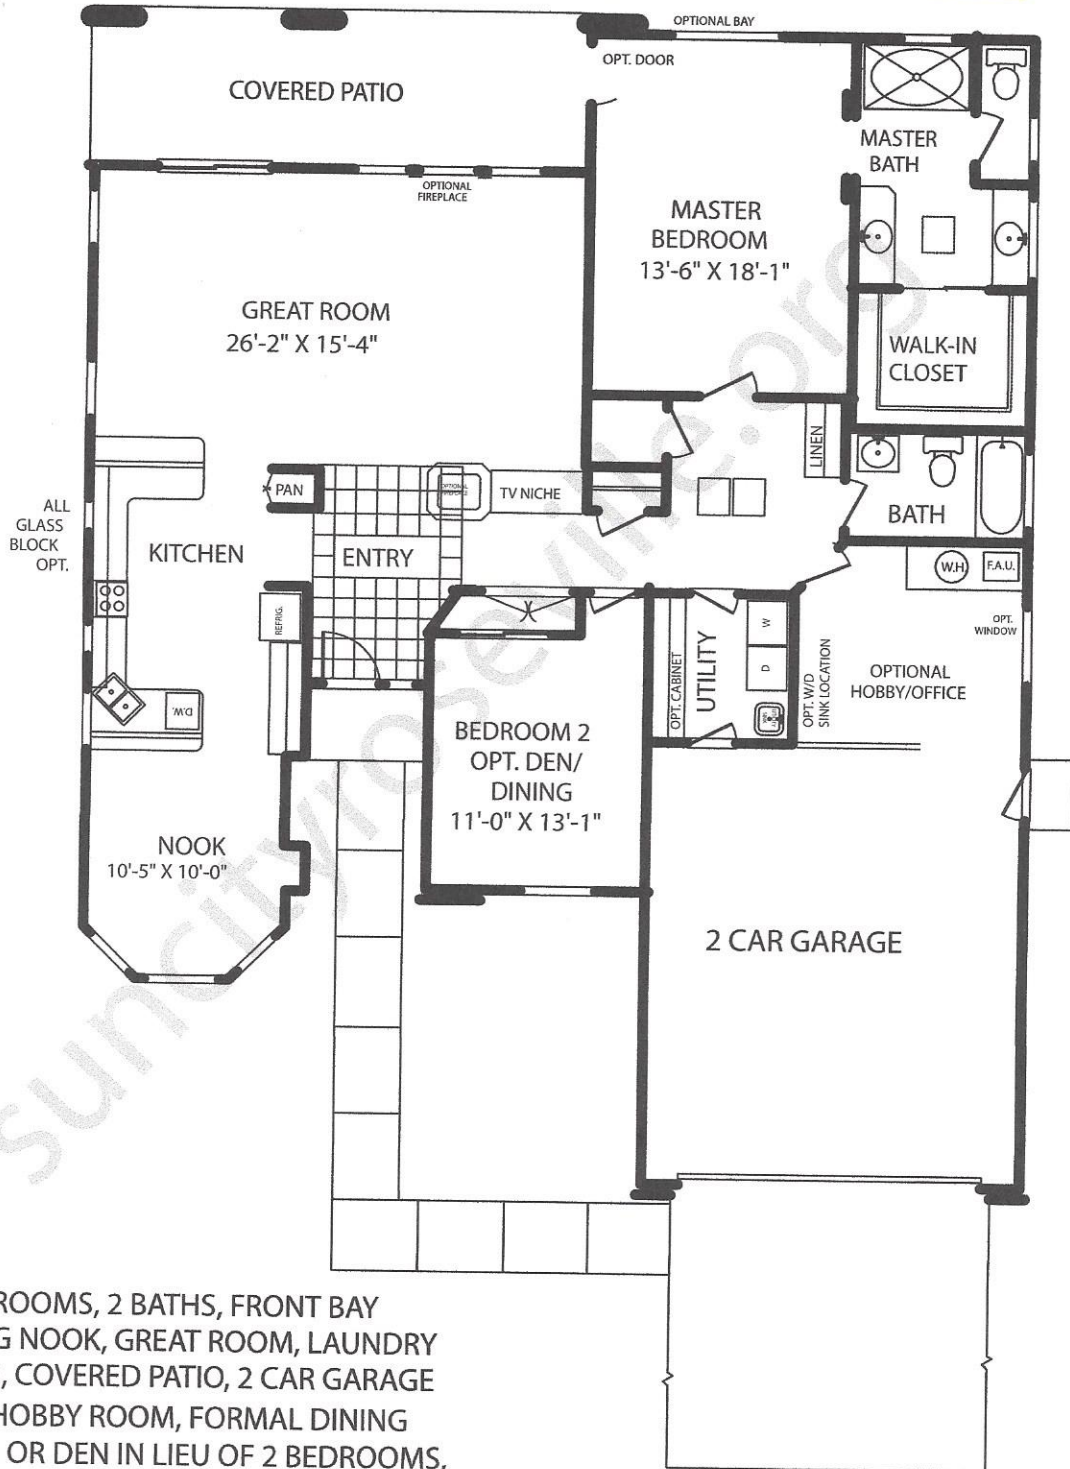

1741-1869

Forrest Park Premier

YOSEMITE 1720 SQ. FT.

2 BEDROOMS, 2 BATHS, FRONT BAY
DINING NOOK, GREAT ROOM, LAUNDRY
ROOM, COVERED PATIO, 2 CAR GARAGE
(OPT. HOBBY ROOM, FORMAL DINING
ROOM OR DEN IN LIEU OF 2 BEDROOMS,
3 CAR GARAGE AND FIREPLACE.